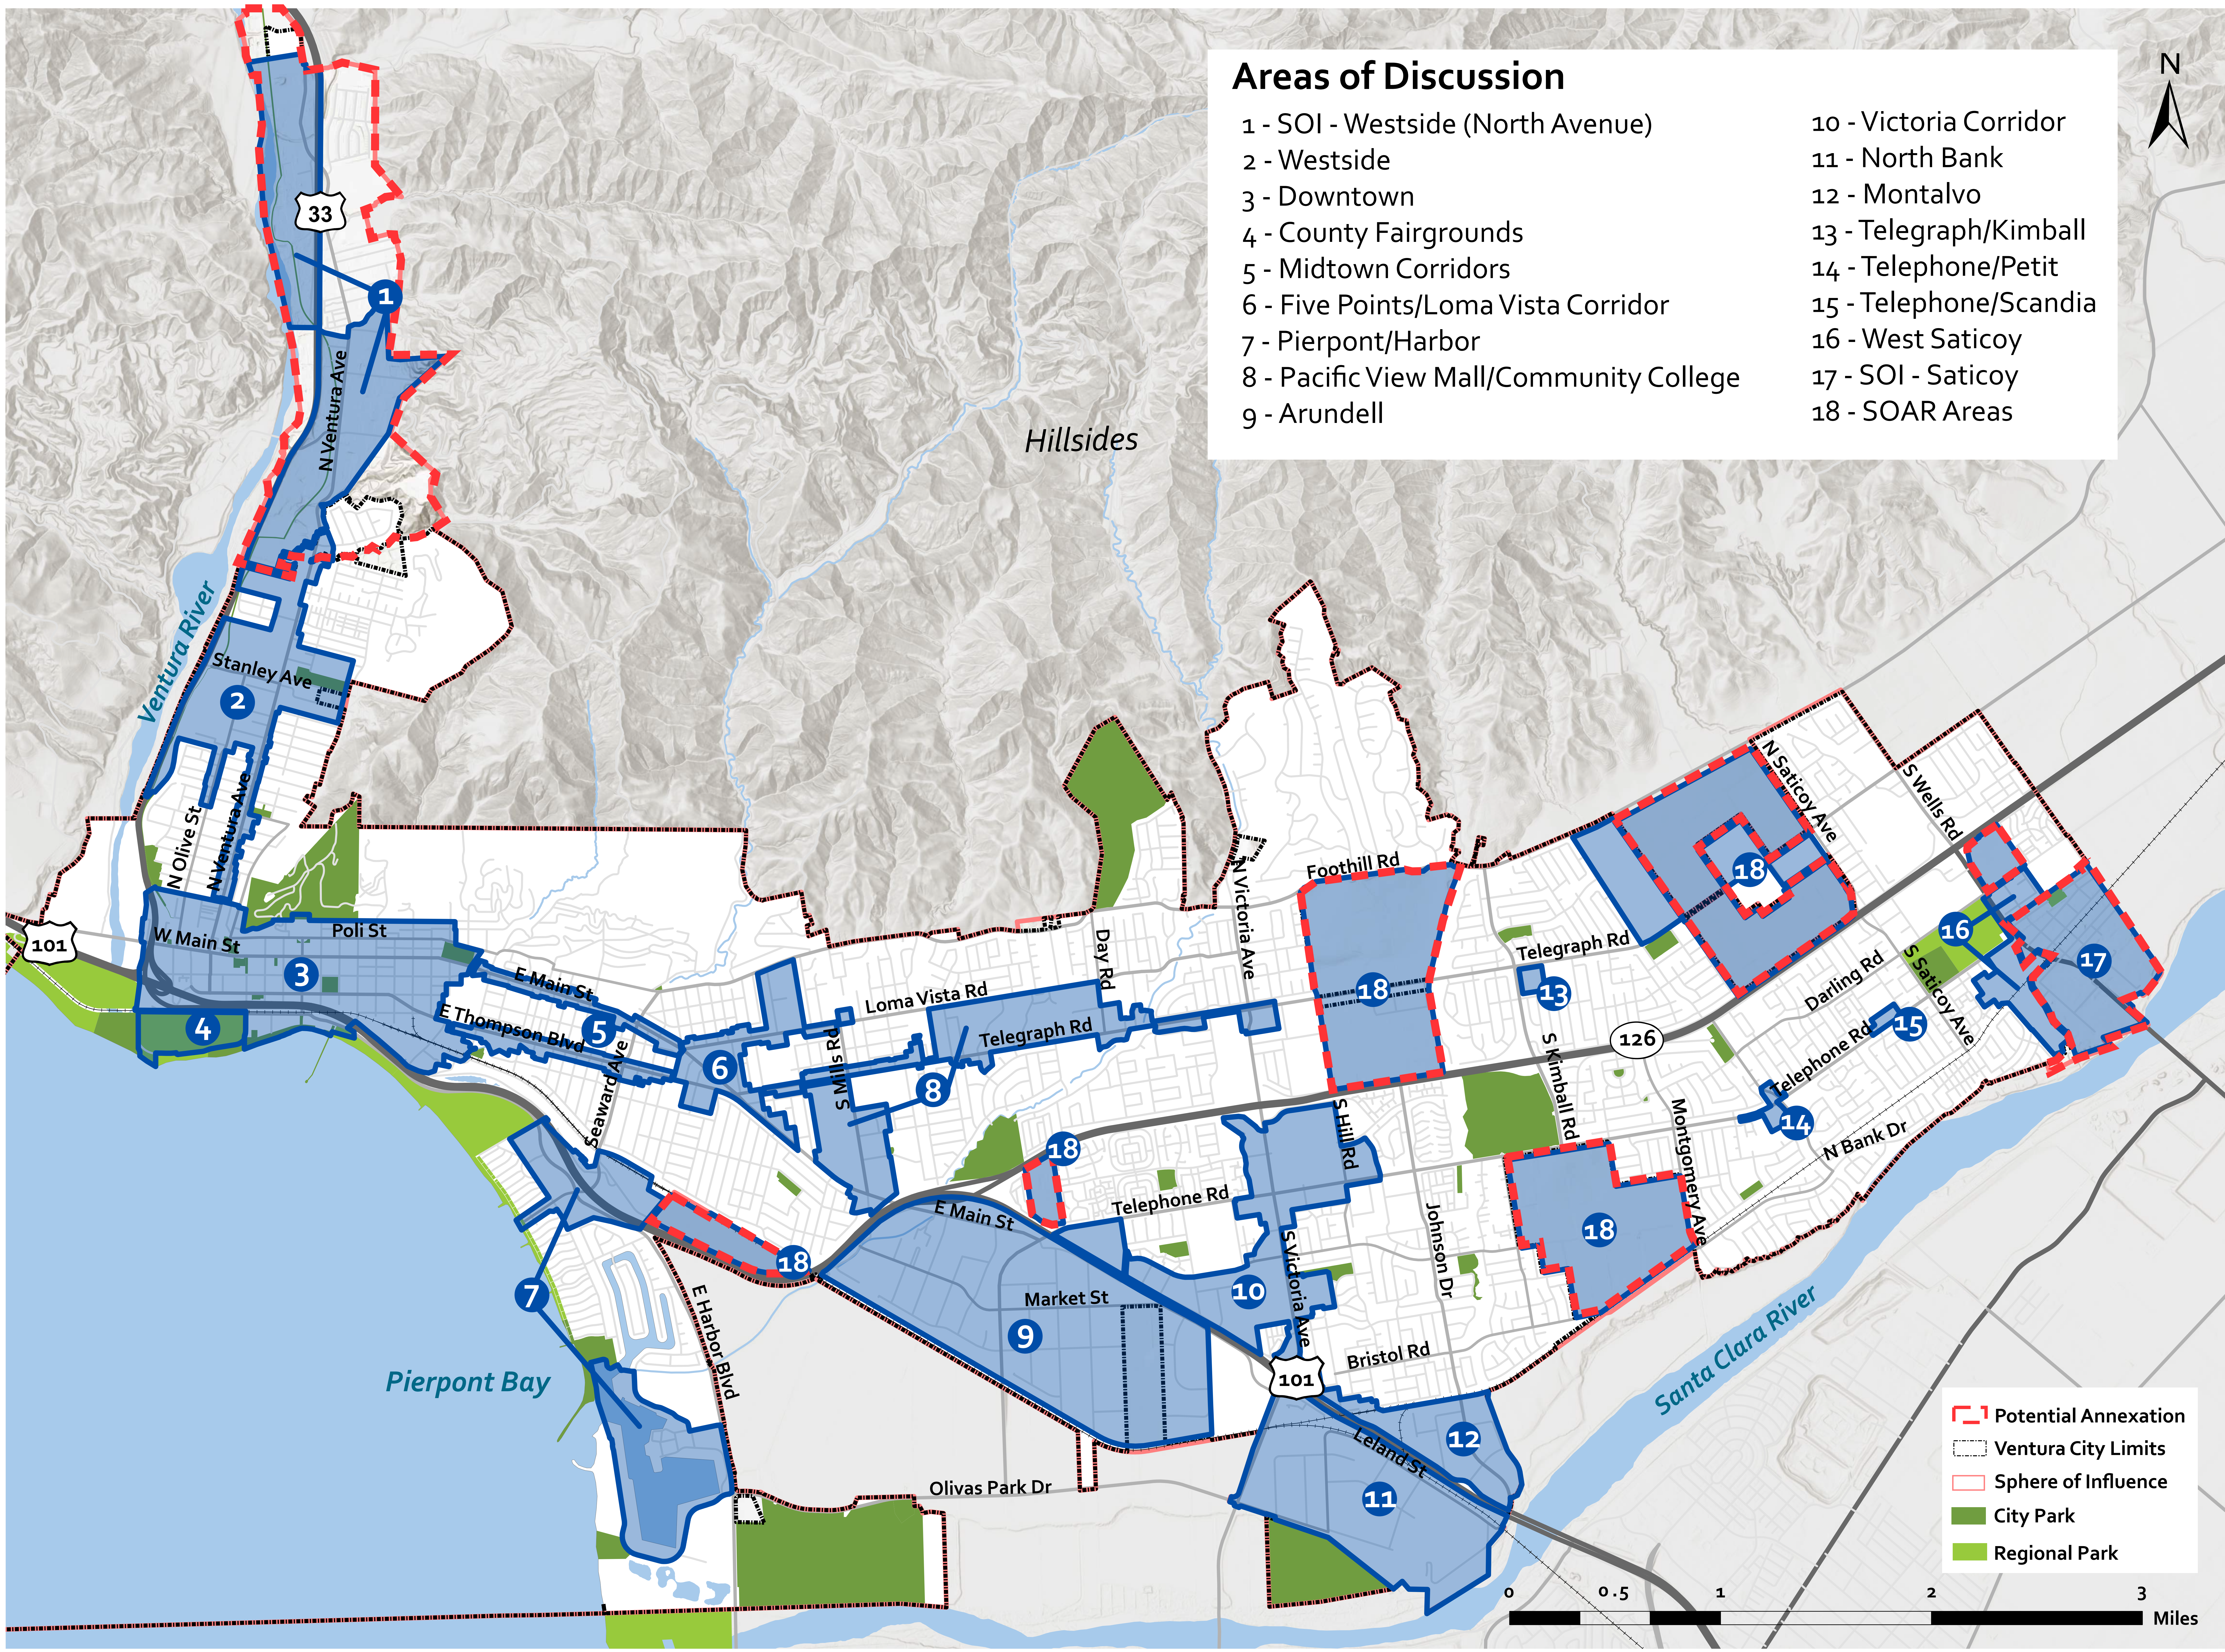

# Areas of Discussion

- |   |                        |
|---|------------------------|
| 1 - SOI - Westside (North Avenue)       | 10 - Victoria Corridor |
| 2 - Westside                            | 11 - North Bank        |
| 3 - Downtown                            | 12 - Montalvo          |
| 4 - County Fairgrounds                  | 13 - Telegraph/Kimball |
| 5 - Midtown Corridors                   | 14 - Telephone/Petit   |
| 6 - Five Points/Loma Vista Corridor     | 15 - Telephone/Scandia |
| 7 - Pierpont/Harbor                     | 16 - West Saticoy      |
| 8 - Pacific View Mall/Community College | 17 - SOI - Saticoy     |
| 9 - Arundell                            | 18 - SOAR Areas        |

- Potential Annexation
- Ventura City Limits
- Sphere of Influence
- City Park
- Regional Park